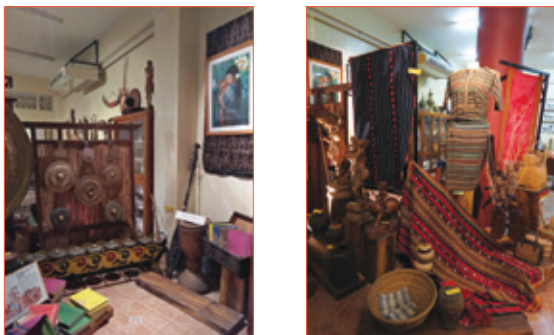

Sr. Ma. Delia Coronel Folklife Museum

Ethnographic/Cultural Museum

St. Theresa's College of Cebu
Don Ramon Aboitiz St., Camputhaw
Cebu City, Cebu 6000
Telephone: [+63320 253-6337 local 140
Email: stcfolklifemuseum@gmail.com

FIG 48 and 49: Inside Sr. Ma. Delia Coronel Folklife Museum

UNIVERSITY OF SAN CARLOS

University of San Carlos Museum

Ethnographic/Cultural Museum

University of San Carlos
Downtown Campus, P. Del Rosario St.
Cebu City, Cebu 6000
Telephone: [+6332] 253-1000 local 571
Email: museum@usc.edu.ph
Facebook and Instagram: @uscmuseum